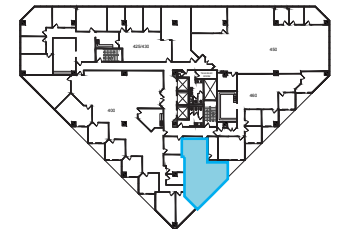

FOR LEASE

PARK TOWER - LONG BEACH
5150 Pacific Coast Highway

SUITE 470

1,041 SF

FOR MORE INFORMATION, PLEASE CONTACT:

GEORGE THOMSON 949.608.2037 george.thomson@ngkf.com

CA RE Lic. #00947200

JAMES ESTRADA 949.608.2031 james.estrada@ngkf.com