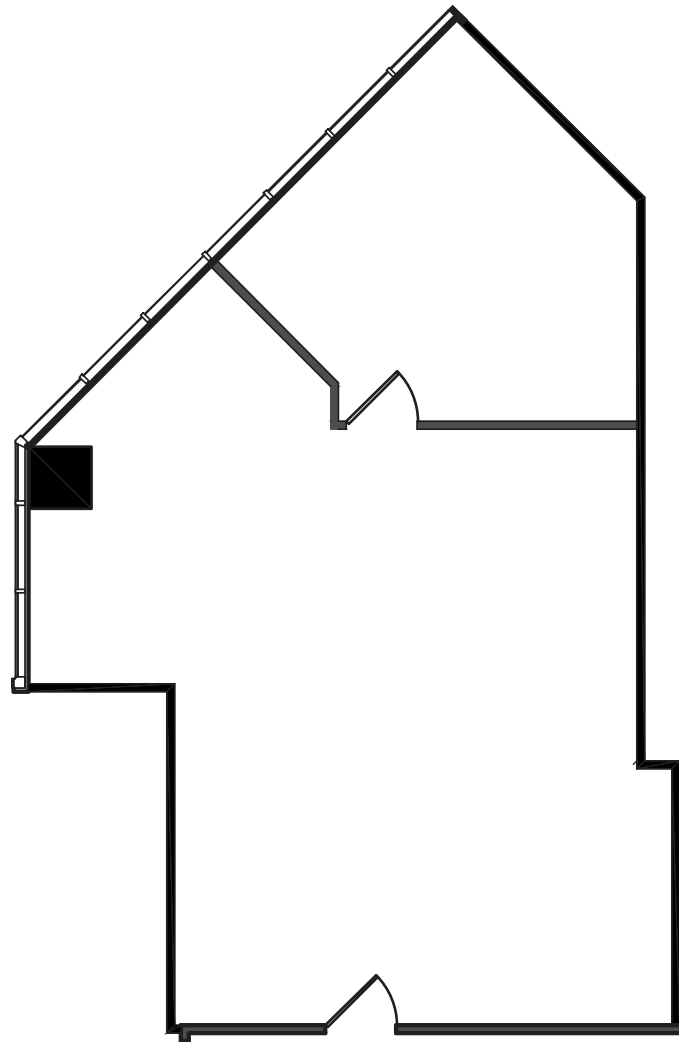

FOR LEASE

PARK TOWER - LONG BEACH
5150 Pacific Coast Highway

SUITE 470

1,041 SF

FOR MORE INFORMATION, PLEASE CONTACT:

GEORGE THOMSON 949.608.2037 george.thomson@ngkf.com

CA RE Lic. #00947200

JAMES ESTRADA 949.608.2031 james.estrada@ngkf.com