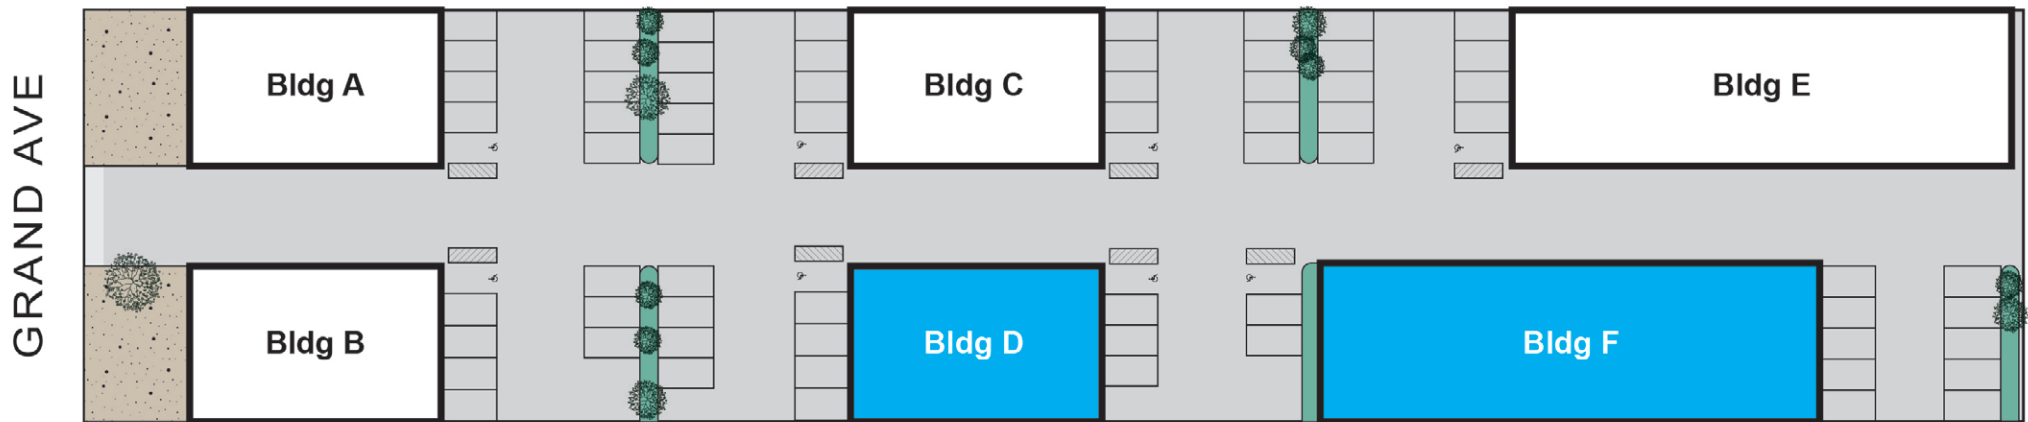

1376 E. GRAND AVENUE

Pomona, CA

±4,000 TO ±12,000 SF
AVAILABLE FOR LEASE

Unit	Total Size	Office Size	Lease Rate	Features
D	±4,000 SF	±250 SF	$1.09/SF MG $0.09/SF CAM	200 Amps (verify), ±18' Clear Height, 2 Ground Level Doors, 2 Restrooms
F	±8,000 SF	±500 SF	$1.09/SF MG $0.09/SF CAM	400 Amps (verify), ±18' Clear Height, 2 Ground Level Doors, 4 Restrooms

CURRENT AVAILABILITIES

PROPERTY FEATURES : 2

Voit
REAL ESTATE SERVICES

IAN OZIMEC, CCIM
Senior Associate
Lic # 02040261
909.545.8001
iozimec@voitco.com