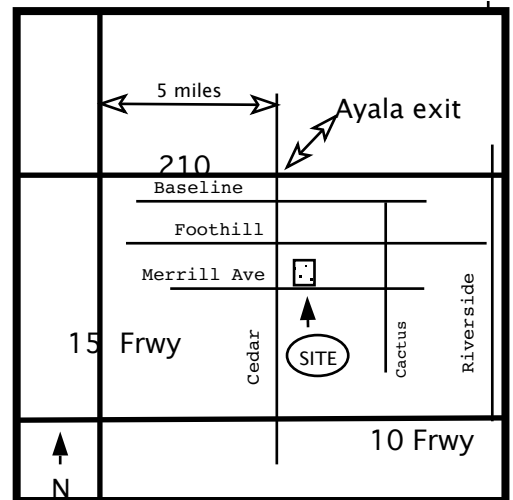

CEDAR MERRILL BUSINESS CENTER

1222 W. Merrill Ave
Rialto, CA

S&D ASSOCIATES LEASING OFFICE: 1020 N. BATAVIA ST. STE. B, ORANGE, CA 92867
TEL 714/997-7956 * FAX 714/997-4930 * Leasing@SDAssociatesProperties.com