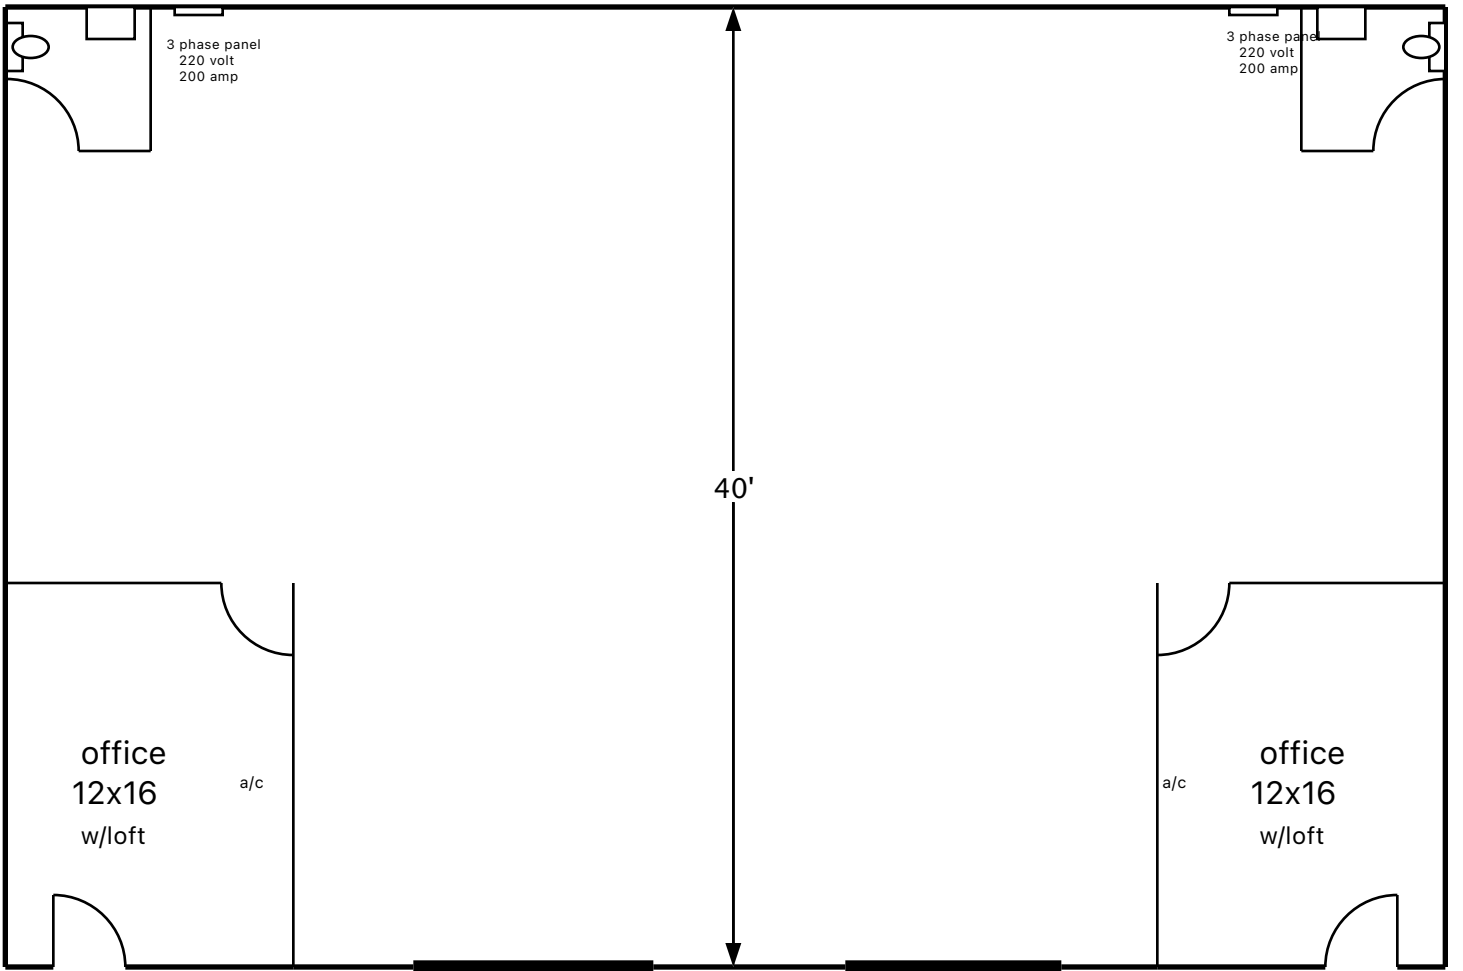

← 60' →

RIALTO BUSINESS CENTER

755 W. Rialto, Unit #B&C

Rialto, Ca

scale: 1/8"=1'