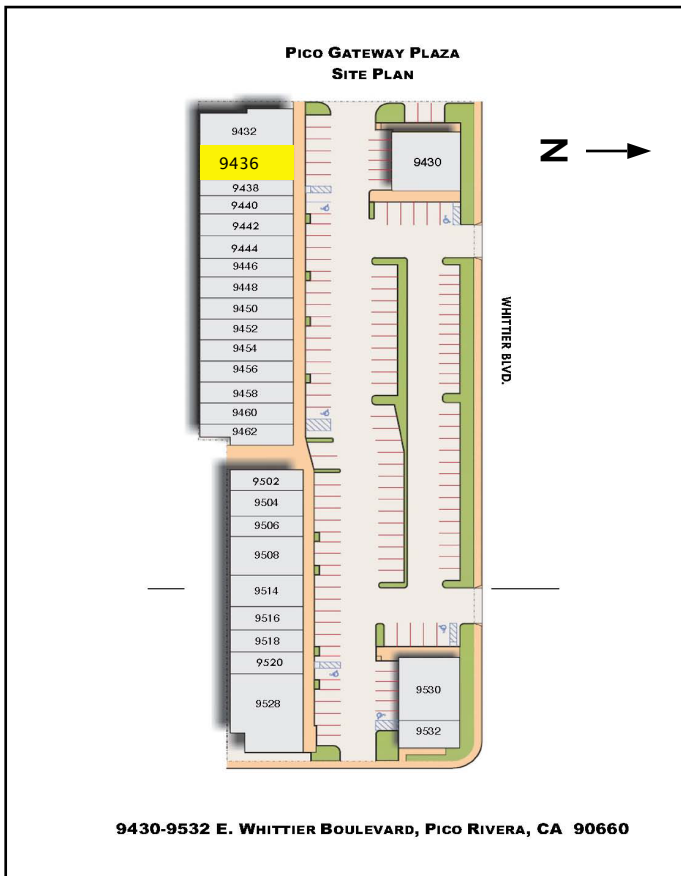

PICO GATEWAY PLAZA
9436 E. Whittier Boulevard • Pico Rivera, CA • 90660

For further information: (714)997-7956
 Visit our website: sdassociatesproperties.com

Features:

- Approximately 1600 s.f.
- Glass Storefront
- Rooftop A/C
- Ample parking
- Frontage on Whittier Boulevard
- Zoned for retail